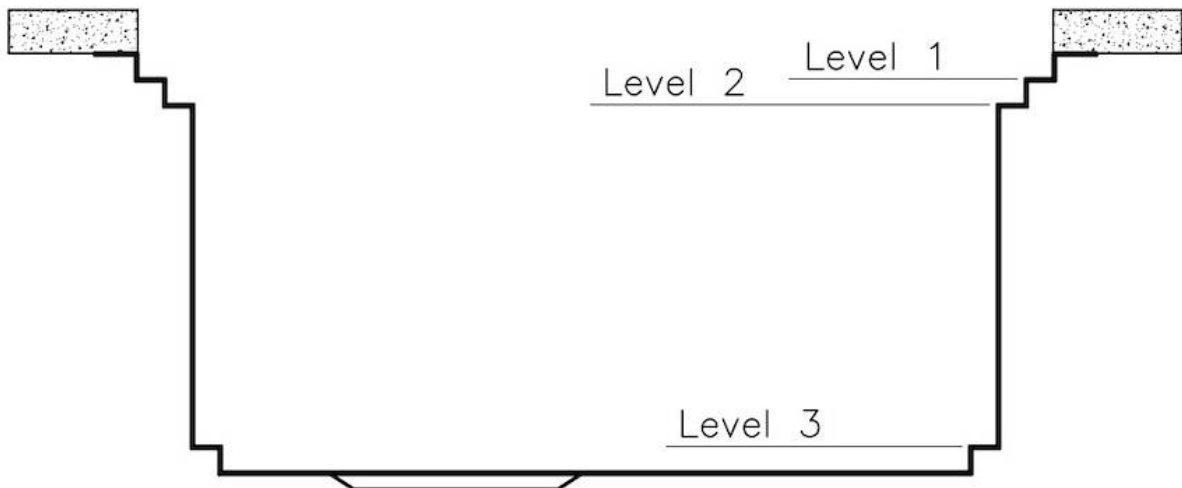

Milanello Optional accessories / Accessori opzionali

The "rails" system makes it possible to use a combination of numerous accessories. Grids, chopping boards, utensils' ranging system, bowls and containers of different dimensions can be alternated in the workspace with a simple gesture, and can easily be stacked, in order to be on hand at all times.

Il sistema di "corsie" rende possibile l'utilizzo combinato di innumerevoli accessori. Griglie, taglieri, portautensili, vaschette e contenitori di varie dimensioni si alternano nella zona di lavoro con un semplice gesto e possono essere impilati, sempre a portata di mano.